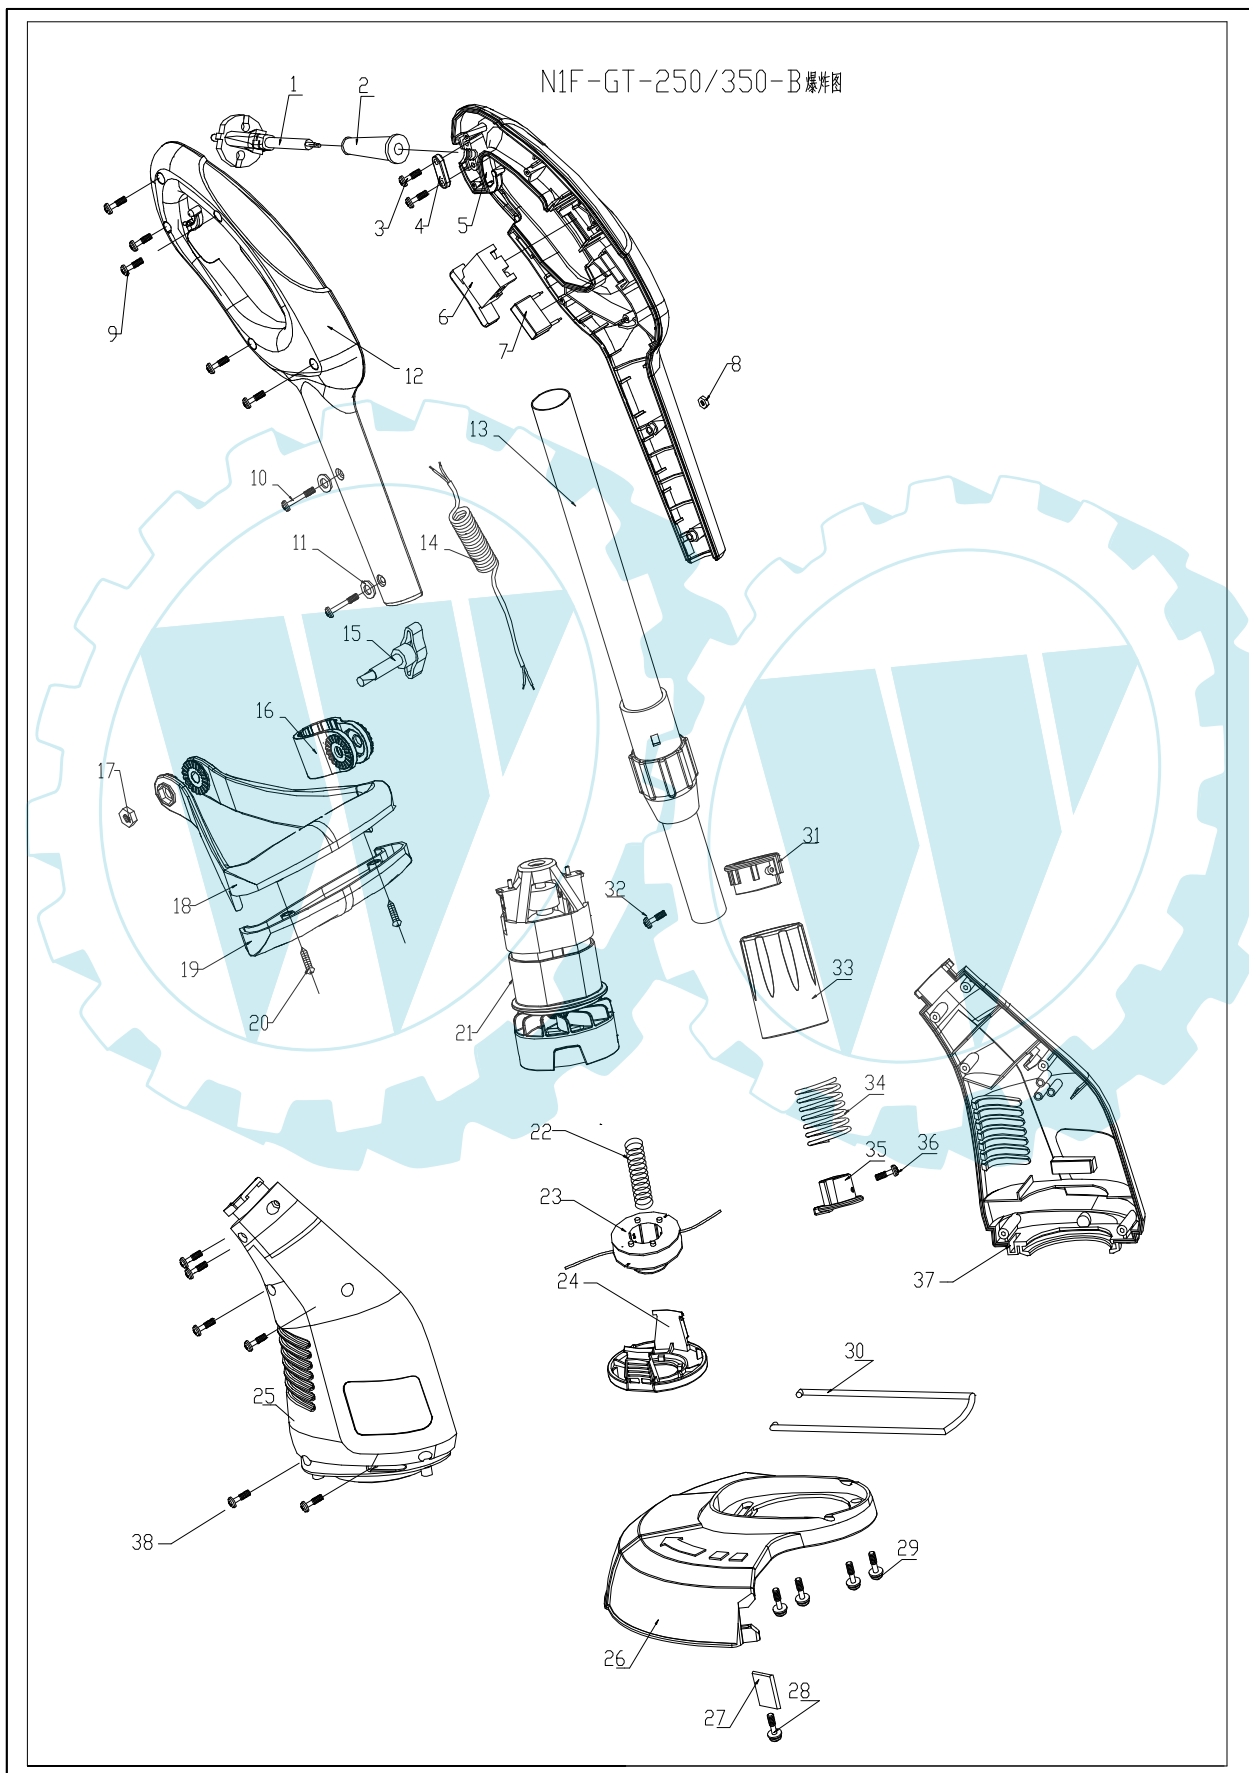

File:

Version: 1.0

Date: 9th Dec,2010

Electric Grass Trimmer----N1F-GT-250/350-B

Pos . No	Part code (SUMEC)	Part code (Factory)	English	QTY	losable	damage-able	Consum-able	Remark
1	1401001	GT014-01	cable	1				
2	1401002	GT014-02	cable sleeve	1				
3	B400023FW006	GB/T845-1985	Cross recessed pan head tapping screw ST4.2x13	2				
4	1401003	GT014-03	cable fixture plate	1				
5	1401004P3C	GT014-04	left handle	1				
6	C	GT014-05	switch	1				
7	1401006	GT014-06	capacitor 0.22µF	1				
8	B220006W006	GB/T6170-2000	Hexagon nuts, style 1 M4	2				
9	B620002W006	GB/T9074.18-2002	Cross recessed pan head screw and single coll spring lock washer assembles ST2.9x16	5				
10	B320050W006	GB/T818-2000	Cross recessed pan head screw M4x30	2				
11	B509015W006	GB/T848-2002	washer 4	2				
12	1401007P3C	GT014-07	right handle	1				
13	1401008	GT014-08	extension tube	1				
14	1401009	GT014-09	internal cable	1				
15	C	GT014-10	knob	1				
16	C	GT014-11	locking sleeve	1				
17	B222009W006	GB/T6172.1-2000	Hexagon thin nuts M8	1				
18	1401012R9005	GT014-12	additional handle	1				
19	C	GT014-13	additional handle cover	1				
20	B400025FW006	GB/T845-1985	Cross recessed pan head tapping screw ST4.2x16	7				
21	1401014	GT014-14	motor	1				
22	1401015	GT014-15	spring	1				
23	1401016R9005	GT014-16	spool	1				separately offered
24	1401017R9005	GT014-17	spool cover	1				
25	1401018P3C	GT014-18	right motor housing	1				
26	1401019R9005	GT014-19	guard	1				
27	1401020	GT014-20	blade	1				
28	B620005W006	GB/T 9074.18-2002	Cross recessed pan head screw and single coll spring lock washer assembles ST4.2x9.5	1				
29	B400023FW006	GB/T845-1985	Cross recessed pan head tapping screw ST4.2x13	2				
30	1401021	GT014-21	flower protection ring	1				
31	C	GT014-22	insulation cap	1				
32	B400004FW006	GB/T845-1985	Cross recessed pan head tapping screw ST2.9x9.5	1				
33	C	GT014-23	turn handle	1				
34	1401024	GT014-24	spring	1				
35	1401025	GT014-25	tube cover	1				
36	B400004FW006	GB/T845-1985	Cross recessed pan head tapping screw ST2.9x9.5	1				
37	1401026P3C	GT014-26	left motor housing	1				
38	B400023FW006	GB/T845-1985	Cross recessed pan head tapping screw ST4.2x13	6				

PowerG EXPLOSIVE DRAWING

Electric Grass Trimmer----N1F-GT-250/350-B

File:

Version: 1.0

Date: 9th Dec,2010